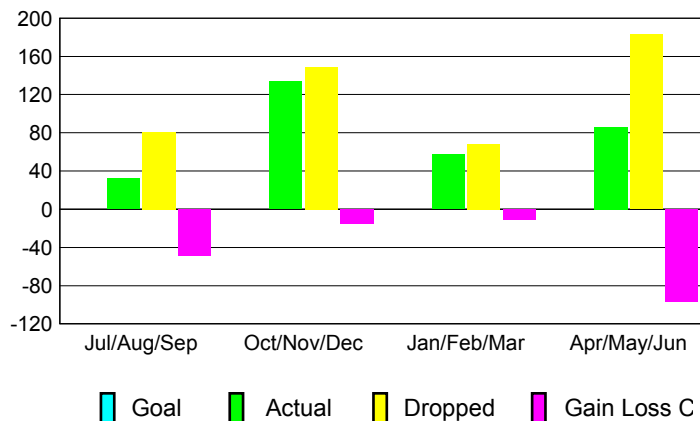

GMT: **DOMENICO MESSINA**

Location: **ITALY**

GMT CA: **4**

CLUBS

Month	New Club Goal	Actual New Clubs	Actual Dropped Clubs	Gain/Loss of Clubs
2012-2013				
Jul/Aug/Sep		0	1	-1
Oct/Nov/Dec		2	2	0
Jan/Feb/Mar		0	0	0
Apr/May/Jun		0	0	0
Totals		2	3	-1

Club Results 2012-2013

Goal, New, Dropped, Gain/Loss

MEMBERSHIP

Month	Net Memb Goal	Actual New Memb	Actual Dropped Memb	Gain/Loss of Memb
2012-2013				
Jul/Aug/Sep		32	81	-49
Oct/Nov/Dec		134	149	-15
Jan/Feb/Mar		57	68	-11
Apr/May/Jun		86	183	-97
Totals		309	481	-172

Membership Results 2012-2013

Goal, New, Dropped, Gain/Loss

YTD Status Quo Clubs 2012-2013

Status Quo Clubs Compared to Status Quo Members

Gender Comparison 2012-2013

Club Gain/Loss 2012-2013

Membership Gain/Loss 2012-2013