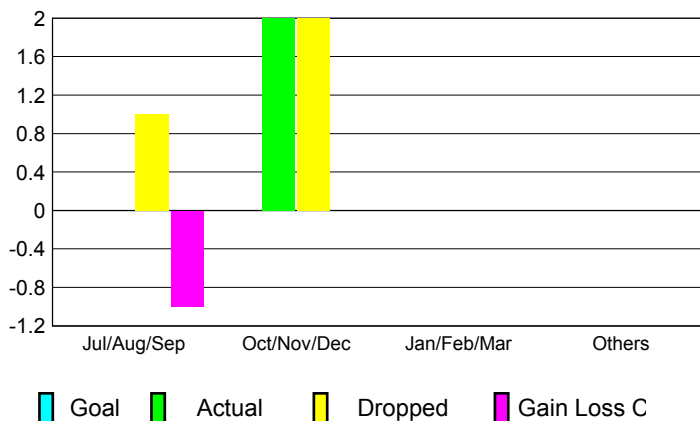

GMT: **DOMENICO MESSINA**

Location: **ITALY**

GMT CA: **4**

CLUBS

Month	New Club Goal	Actual New Clubs	Actual Dropped Clubs	Gain/Loss of Clubs
2012-2013				
Jul/Aug/Sep		0	1	-1
Oct/Nov/Dec		2	2	0
Jan/Feb/Mar		0	0	0
Apr/May/Jun		0	0	0
Totals		2	3	-1

Club Results 2012-2013

Goal, New, Dropped, Gain/Loss

MEMBERSHIP

Month	Net Memb Goal	Actual New Memb	Actual Dropped Memb	Gain/Loss of Memb
2012-2013				
Jul/Aug/Sep		32	81	-49
Oct/Nov/Dec		134	149	-15
Jan/Feb/Mar		57	68	-11
Apr/May/Jun		86	183	-97
Totals		309	481	-172